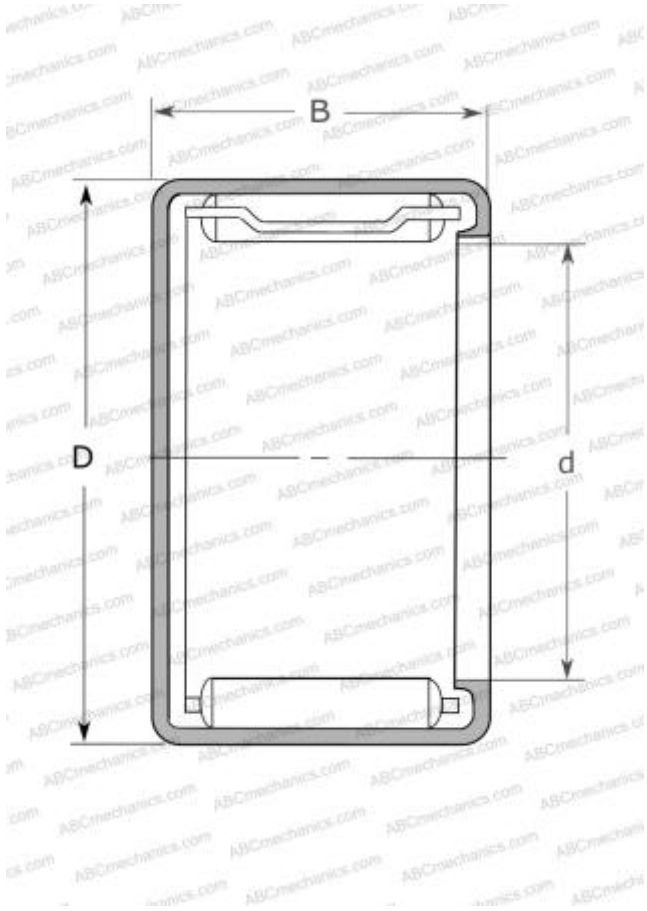

MJ-361 NSK

Needle roller bearings

TYPE: Roller bearings, Needle, Single row, Drawn cup, Closed end, with cage, miniature, type MJ, MJH (NSK), inch size

Technical specification

DIMENSIONS, MM

d	4,762
D	8,731
B	9,520