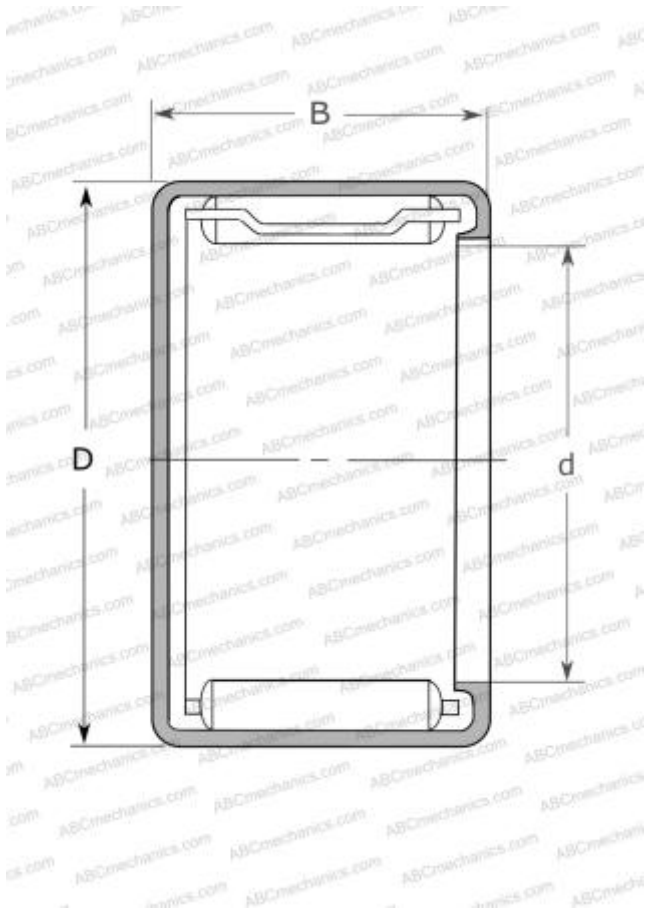

MJ-451 NSK

Needle roller bearings

TYPE: Roller bearings, Needle, Single row, Drawn cup, Closed end, with cage, miniature, type MJ, MJH (NSK), inch size

Technical specification

DIMENSIONS, MM

d	6,350
D	11,112
B	7,920