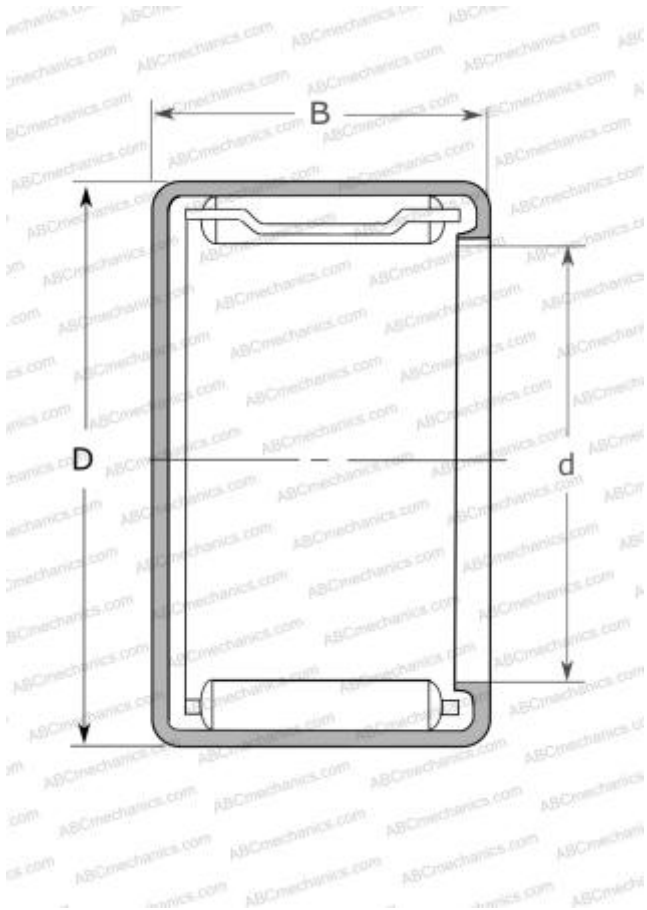

## MJ-471 NSK

Needle roller bearings

TYPE: Roller bearings, Needle, Single row, Drawn cup, Closed end, with cage, miniature, type MJ, MJH (NSK), inch size

### Technical specification

#### DIMENSIONS, MM

d	6,350
D	11,112
B	11,130