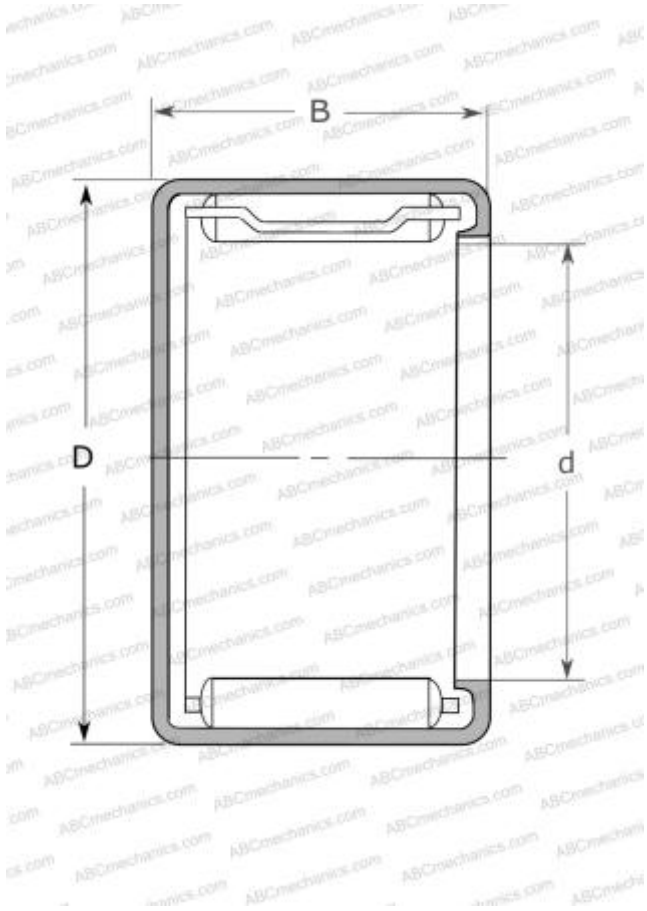

## MJ-571 NSK

Needle roller bearings

TYPE: Roller bearings, Needle, Single row, Drawn cup, Closed end, with cage, miniature, type MJ, MJH (NSK), inch size

### Technical specification

#### DIMENSIONS, MM

d	7,938
D	12,700
B	11,130