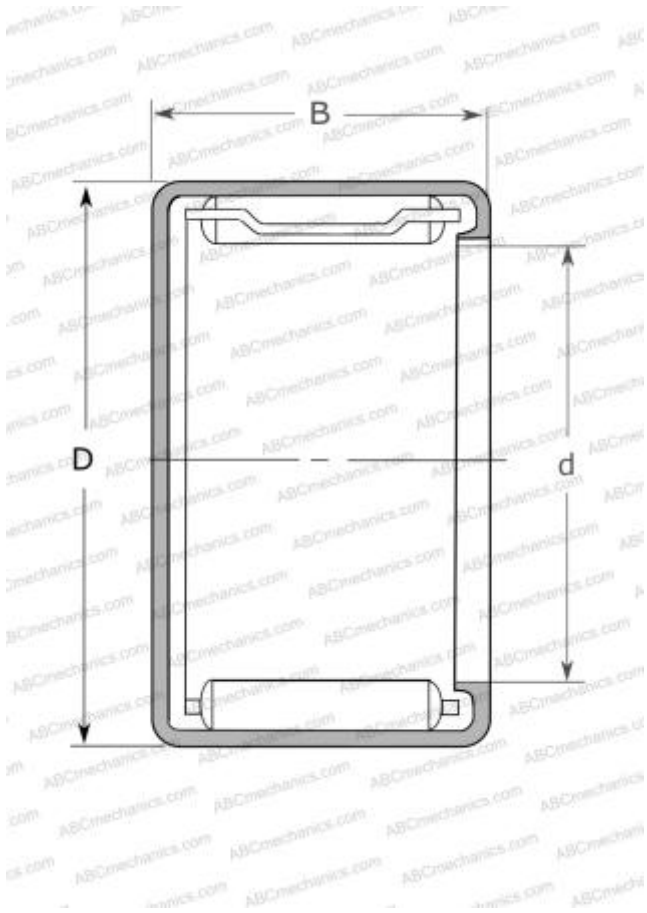

## MJH-571 NSK

Needle roller bearings

TYPE: Roller bearings, Needle, Single row, Drawn cup, Closed end, with cage, miniature, type MJ, MJH (NSK), inch size

### Technical specification

#### DIMENSIONS, MM

|   |        |
|---|--------|
| d | 7,938  |
| D | 14,288 |
| B | 11,130 |