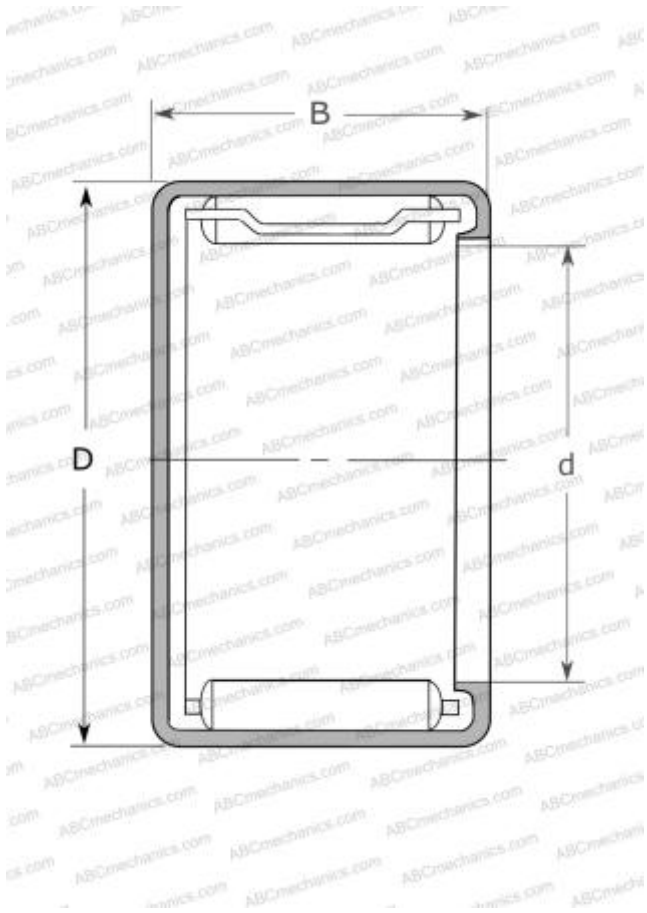

MJ-651 NSK

Needle roller bearings

TYPE: Roller bearings, Needle, Single row, Drawn cup, Closed end, with cage, miniature, type MJ, MJH (NSK), inch size

Technical specification

DIMENSIONS, MM

d	9,525
D	14,288
B	7,920