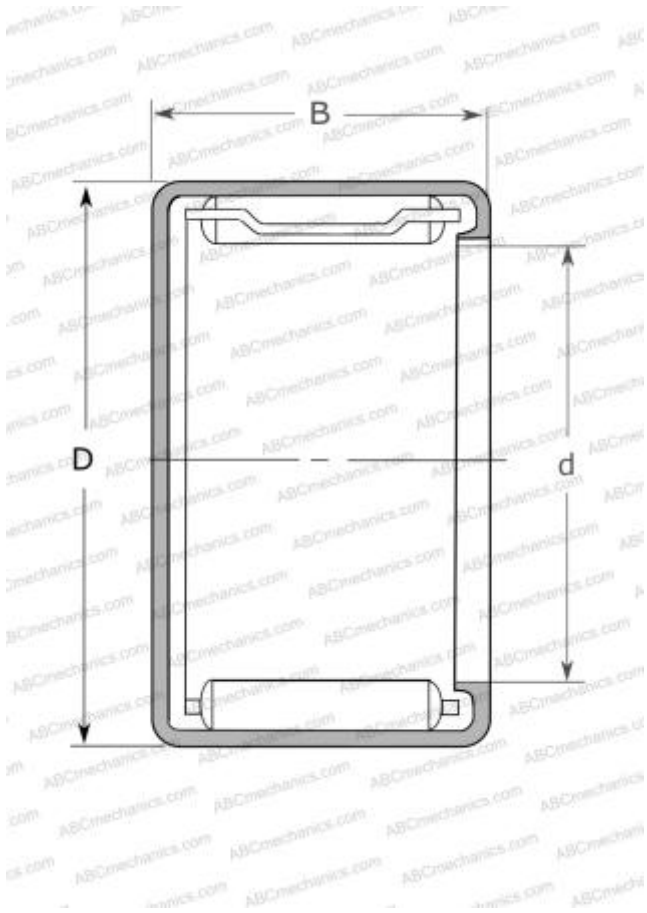

MJ-681 NSK

Needle roller bearings

TYPE: Roller bearings, Needle, Single row, Drawn cup, Closed end, with cage, miniature, type MJ, MJH (NSK), inch size

Technical specification

DIMENSIONS, MM

d	9,525
D	14,288
B	12,700