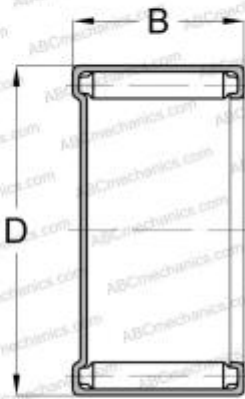

## M-8101 NSK

Needle roller bearings

TYPE: Roller bearings, Needle, Single row, Drawn cup, Closed end, full complement needle roller set, type M, MH (NSK), inch size

#### DIMENSIONS, MM

d	12,700
D	17,462
B	15,880