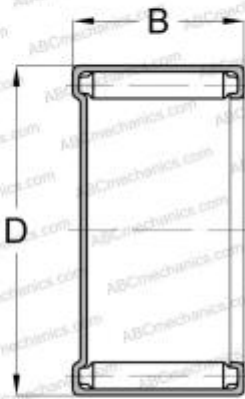

M-8121 NSK

Needle roller bearings

TYPE: Roller bearings, Needle, Single row, Drawn cup, Closed end, full complement needle roller set, type M, MH (NSK), inch size

Technical specification

DIMENSIONS, MM

d	12,700
D	17,462
B	19,050