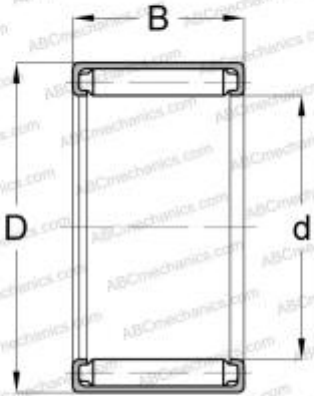

F-1010 NSK

Needle roller bearings

TYPE: Roller bearings, Needle, Single row, Drawn cup, With open ends, full complement needle roller set, type F, FH, NF, NFH (NSK)

Technical specification

DIMENSIONS, MM

d	10,000
D	14,000
B	10,000

MANUFACTURER

[NSK](#)

ASSOCIATED PRODUCTS

FIR-071010