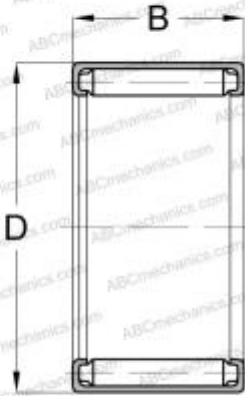

FH-1010 NSK

Needle roller bearings

TYPE: Roller bearings, Needle, Single row, Drawn cup, With open ends, full complement needle roller set, type F, FH, NF, NFH (NSK)

Technical specification

DIMENSIONS, MM

d	10,000
D	16,000
B	10,000

MANUFACTURER

[NSK](#)

ASSOCIATED PRODUCTS

FIR-071010