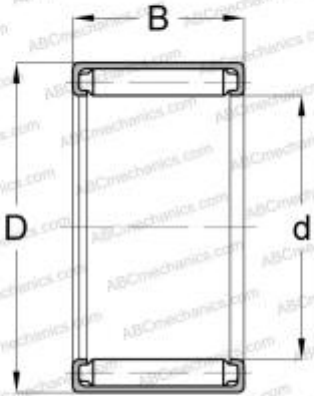

F-1210 NSK

Needle roller bearings

TYPE: Roller bearings, Needle, Single row, Drawn cup, With open ends, full complement needle roller set, type F, FH, NF, NFH (NSK)

Technical specification

DIMENSIONS, MM

d	12,000
D	16,000
B	10,000

MANUFACTURER

[NSK](#)

ASSOCIATED PRODUCTS

FIR-081210