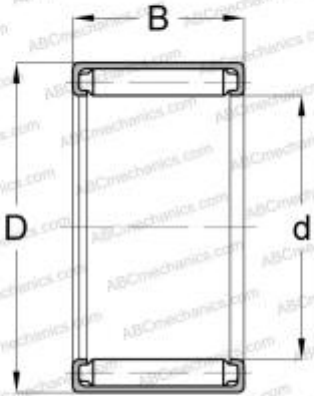

F-1212 NSK

Needle roller bearings

TYPE: Roller bearings, Needle, Single row, Drawn cup, With open ends, full complement needle roller set, type F, FH, NF, NFH (NSK)

Technical specification

DIMENSIONS, MM

d	12,000
D	16,000
B	12,000

MANUFACTURER

[NSK](#)

ASSOCIATED PRODUCTS

FIR-081212