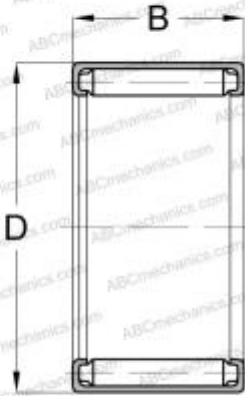

FH-1212 NSK

Needle roller bearings

TYPE: Roller bearings, Needle, Single row, Drawn cup, With open ends, full complement needle roller set, type F, FH, NF, NFH (NSK)

Technical specification

DIMENSIONS, MM

d	12,000
D	18,000
B	12,000

MANUFACTURER

[NSK](#)

ASSOCIATED PRODUCTS

FIR-081212