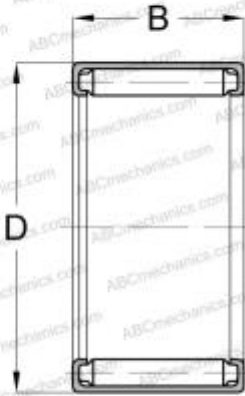

F-1312 NSK

Needle roller bearings

TYPE: Roller bearings, Needle, Single row, Drawn cup, With open ends, full complement needle roller set, type F, FH, NF, NFH (NSK)

Technical specification

DIMENSIONS, MM

d	13,000
D	19,000
B	12,000

MANUFACTURER

[NSK](#)

ASSOCIATED PRODUCTS

FIR-101312