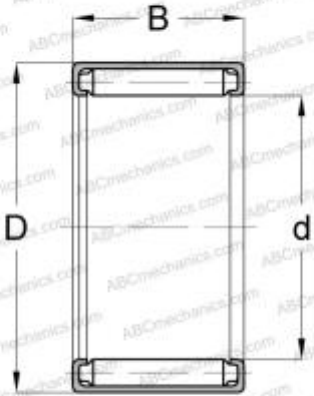

F-1412 NSK

Needle roller bearings

TYPE: Roller bearings, Needle, Single row, Drawn cup, With open ends, full complement needle roller set, type F, FH, NF, NFH (NSK)

Technical specification

DIMENSIONS, MM

d	14,000
D	20,000
B	12,000

MANUFACTURER

[NSK](#)

ASSOCIATED PRODUCTS

FIR-101412