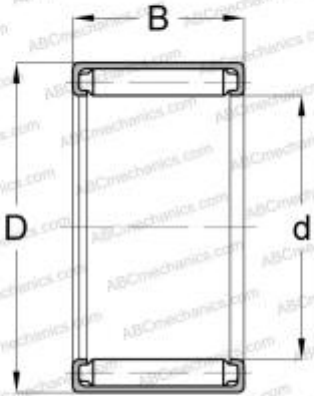

F-1413 NSK

Needle roller bearings

TYPE: Roller bearings, Needle, Single row, Drawn cup, With open ends, full complement needle roller set, type F, FH, NF, NFH (NSK)

Technical specification

DIMENSIONS, MM

d	14,000
D	20,000
B	13,000

MANUFACTURER

[NSK](#)

ASSOCIATED PRODUCTS

FIR-101413