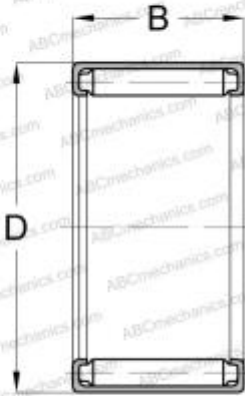

F-69 NSK

Needle roller bearings

TYPE: Roller bearings, Needle, Single row, Drawn cup, With open ends, full complement needle roller set, miniature, type F (NSK)

Technical specification

DIMENSIONS, MM

d	6,000
D	10,000
B	9,000