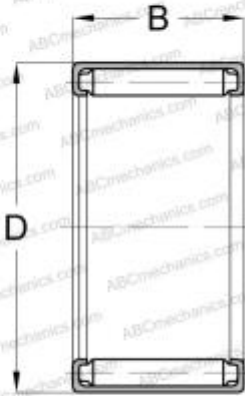

## F-88 NSK

Needle roller bearings

TYPE: Roller bearings, Needle, Single row, Drawn cup, With open ends, full complement needle roller set, miniature, type F (NSK)

#### DIMENSIONS, MM

|   |        |
|---|--------|
| d | 8,000  |
| D | 12,000 |
| B | 8,000  |