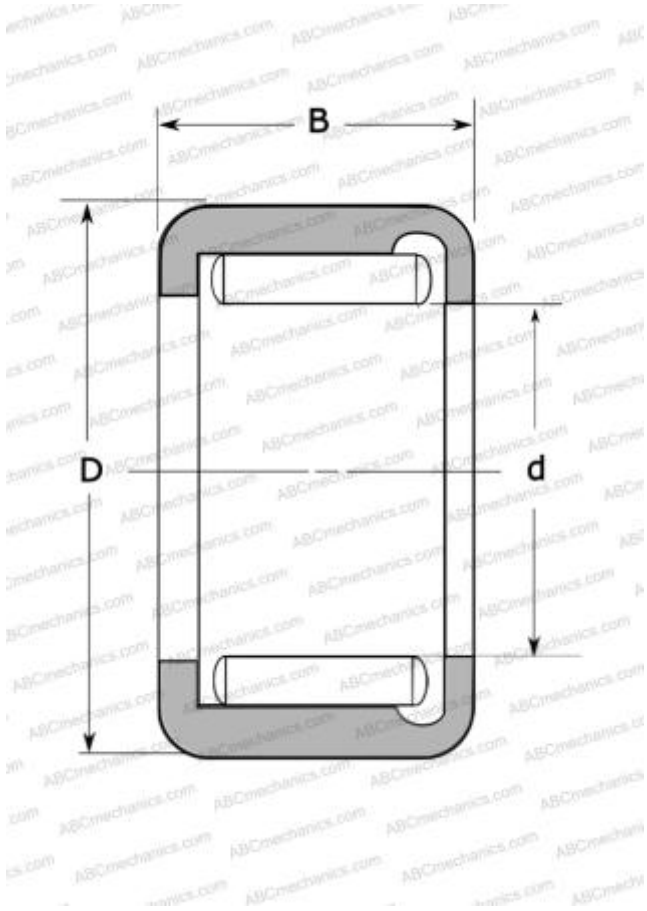

DD500302 NSK

Needle roller bearings

TYPE: Roller bearings, Needle, Single row, Drawn cup, With open ends, full complement needle roller set, miniature, type DD (NSK)

Technical specification

DIMENSIONS, MM