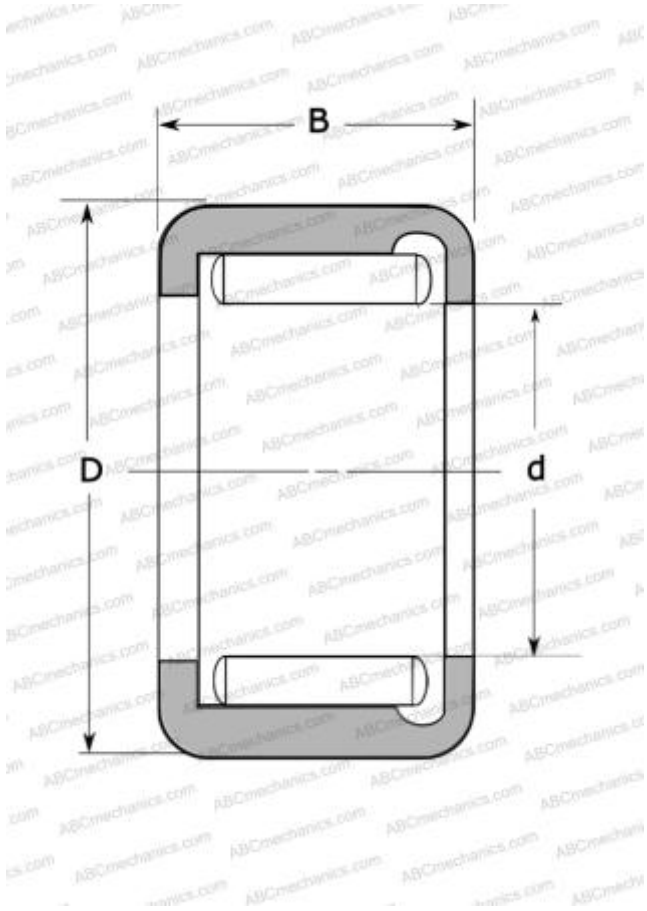

## DD500304 NSK

Needle roller bearings

TYPE: Roller bearings, Needle, Single row, Drawn cup, With open ends, full complement needle roller set, miniature, type DD (NSK)

### Technical specification

#### DIMENSIONS, MM

d	3,036
D	7,035
B	9,200