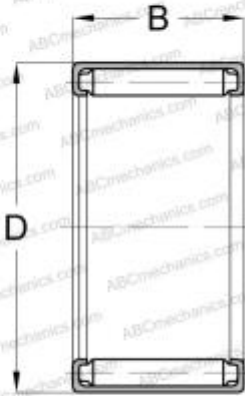

## B-24 TORRINGTON

Needle roller bearings

TYPE: Roller bearings, Needle, Single row, Drawn cup, Full complement needle roller set, mechanically retained full complement shell, inch size

#### DIMENSIONS, MM

d	3,175
D	6,350
B	6,350