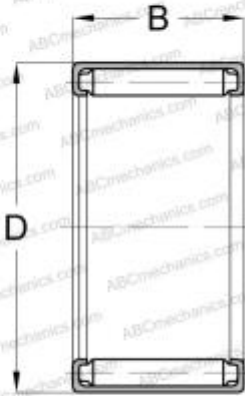

B-24 NSK

Needle roller bearings

TYPE: Roller bearings, Needle, Single row, Drawn cup, Full complement needle roller set, mechanically retained full complement shell, inch size

Technical specification

DIMENSIONS, MM