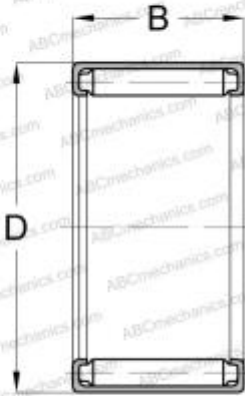

B-2 1/2 4 NSK

Needle roller bearings

TYPE: Roller bearings, Needle, Single row, Drawn cup, Full complement needle roller set, mechanically retained full complement shell, inch size

Technical specification

DIMENSIONS, MM

d	3,969
D	7,144
B	6,350

MANUFACTURER

[NSK](#)

INTERCHANGE

ABC	B-2 1/2 4
KOYO	B-2 1/2 4
TORRINGTON	B-2 1/2 4