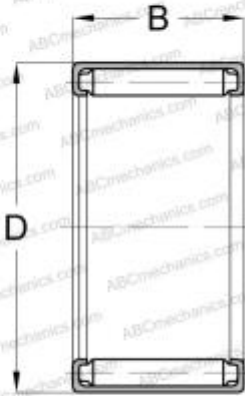

## B-2 1/2 5 KOYO

Needle roller bearings

TYPE: Roller bearings, Needle, Single row, Drawn cup, Full complement needle roller set, mechanically retained full complement shell, inch size

#### DIMENSIONS, MM

d	3,970
D	7,142
B	7,925