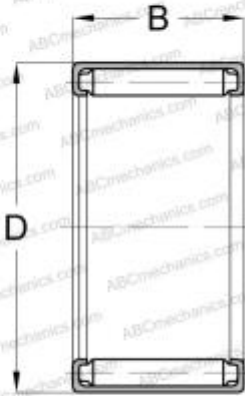

## B-2 1/2 5 TORRINGTON

Needle roller bearings

TYPE: Roller bearings, Needle, Single row, Drawn cup, Full complement needle roller set, mechanically retained full complement shell, inch size

#### DIMENSIONS, MM

d	3,970
D	7,142
B	7,925