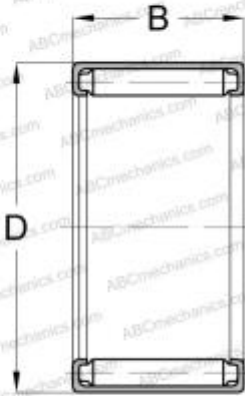

B-2 1/2 5 NSK

Needle roller bearings

TYPE: Roller bearings, Needle, Single row, Drawn cup, Full complement needle roller set, mechanically retained full complement shell, inch size

Technical specification

DIMENSIONS, MM

d	3,969
D	7,144
B	7,920

MANUFACTURER

[NSK](#)

INTERCHANGE

ABC	B-2 1/2 5
KOYO	B-2 1/2 5
TORRINGTON	B-2 1/2 5