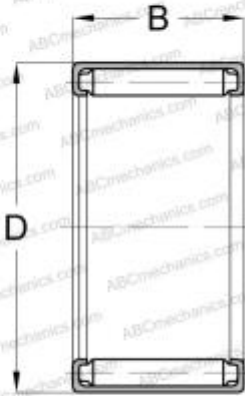

## B-2020 NSK

Needle roller bearings

TYPE: Roller bearings, Needle, Single row, Drawn cup, Full complement needle roller set, mechanically retained full complement shell, inch size

#### DIMENSIONS, MM

d	31,750
D	38,100
B	31,750