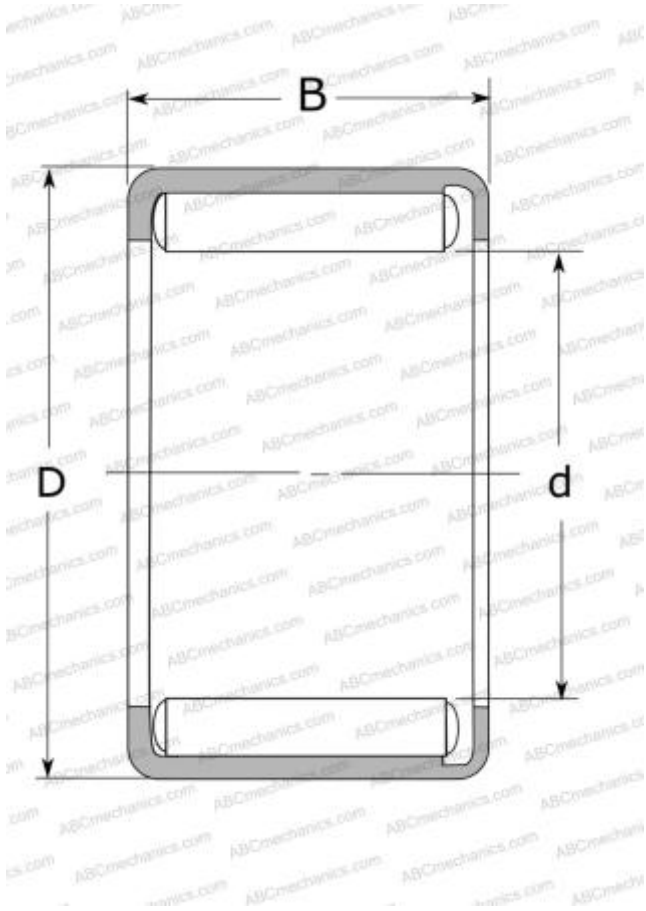

## Y-2 1/2 21/2 NSK

Needle roller bearings

TYPE: Roller bearings, Needle, Single row, Drawn cup, Full complement needle roller set, grease-retained, type Y, YH (NSK), inch size

### Technical specification

#### DIMENSIONS, MM

d	3,969
D	7,144
B	3,960