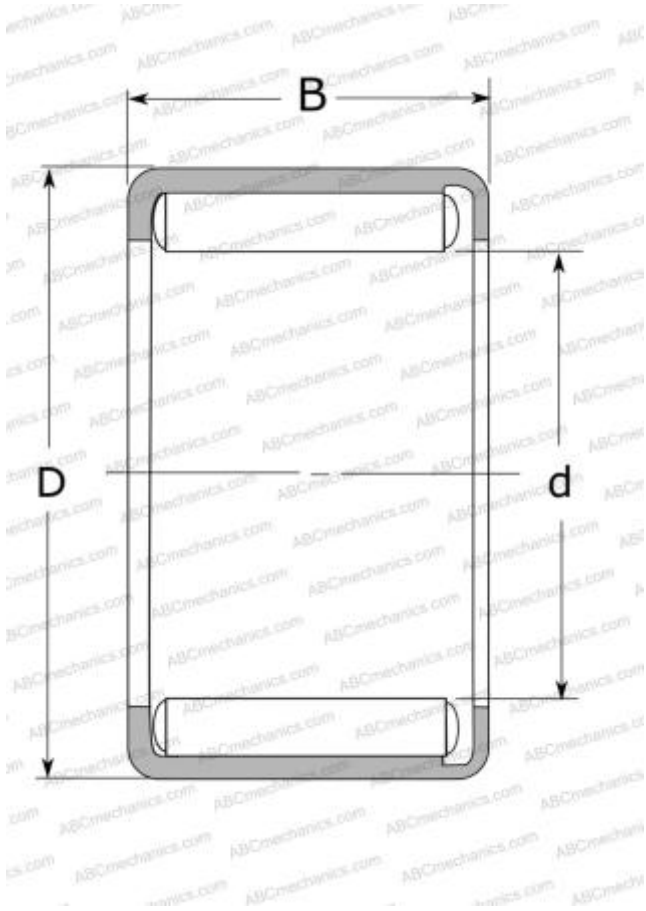

Y-2 1/24 NSK

Needle roller bearings

TYPE: Roller bearings, Needle, Single row, Drawn cup, Full complement needle roller set, grease-retained, type Y, YH (NSK), inch size

Technical specification

DIMENSIONS, MM