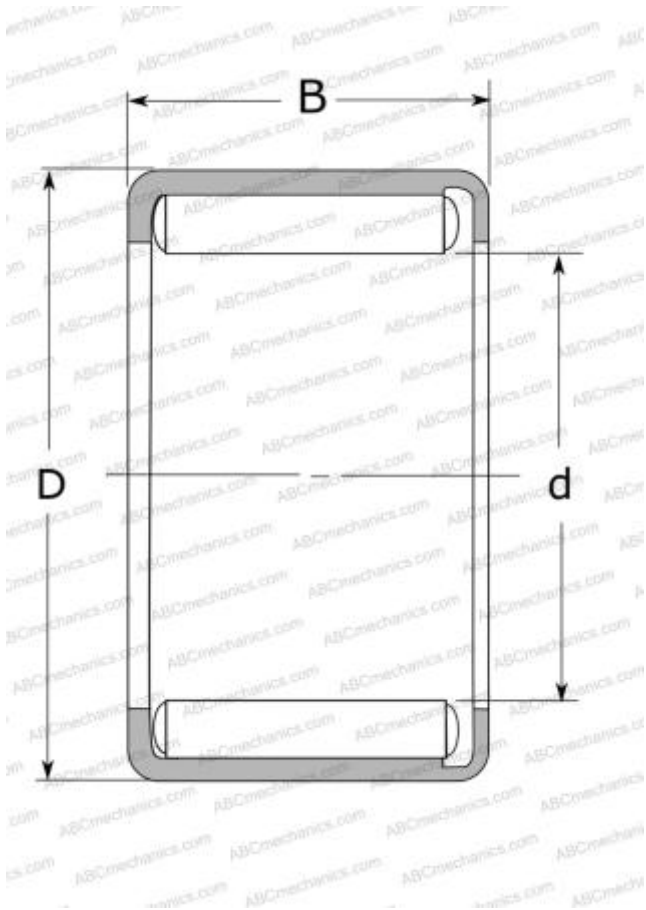

Y-34 NSK

Needle roller bearings

TYPE: Roller bearings, Needle, Single row, Drawn cup, Full complement needle roller set, grease-retained, type Y, YH (NSK), inch size

Technical specification

DIMENSIONS, MM