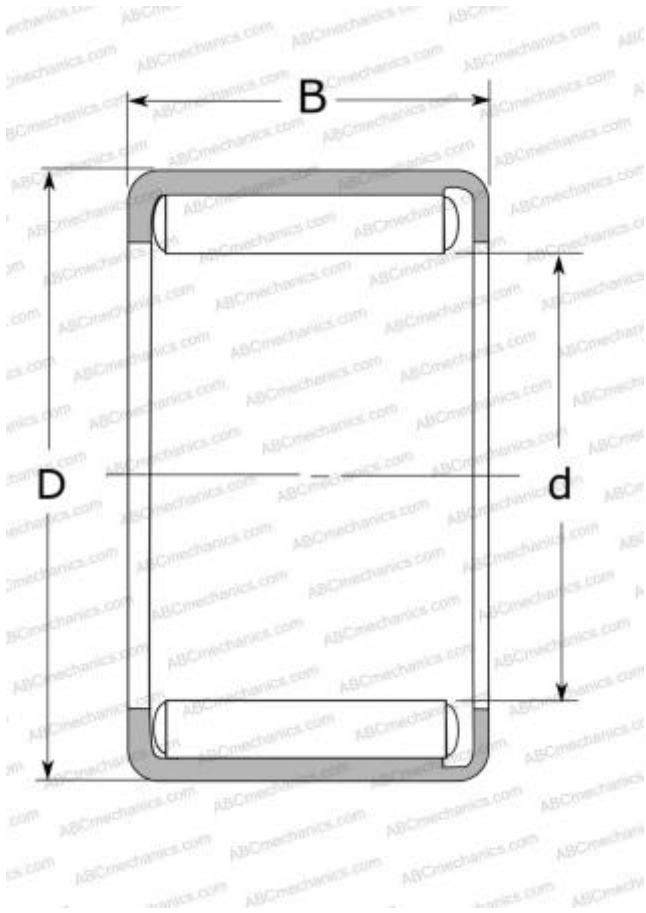

Y-45 NSK

Needle roller bearings

TYPE: Roller bearings, Needle, Single row, Drawn cup, Full complement needle roller set, grease-retained, type Y, YH (NSK), inch size

Technical specification

DIMENSIONS, MM