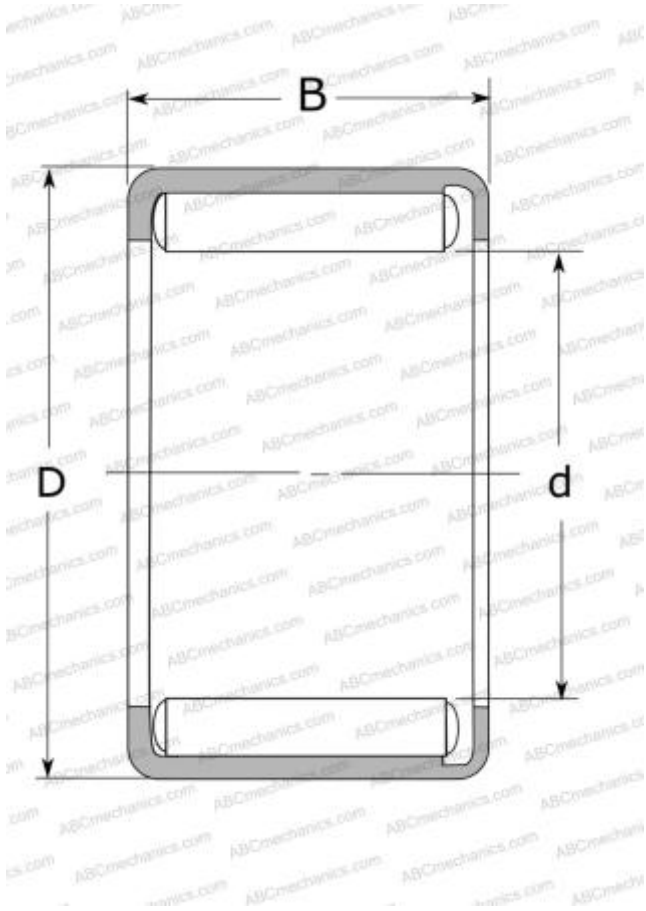

Y-55 NSK

Needle roller bearings

TYPE: Roller bearings, Needle, Single row, Drawn cup, Full complement needle roller set, grease-retained, type Y, YH (NSK), inch size

Technical specification

DIMENSIONS, MM