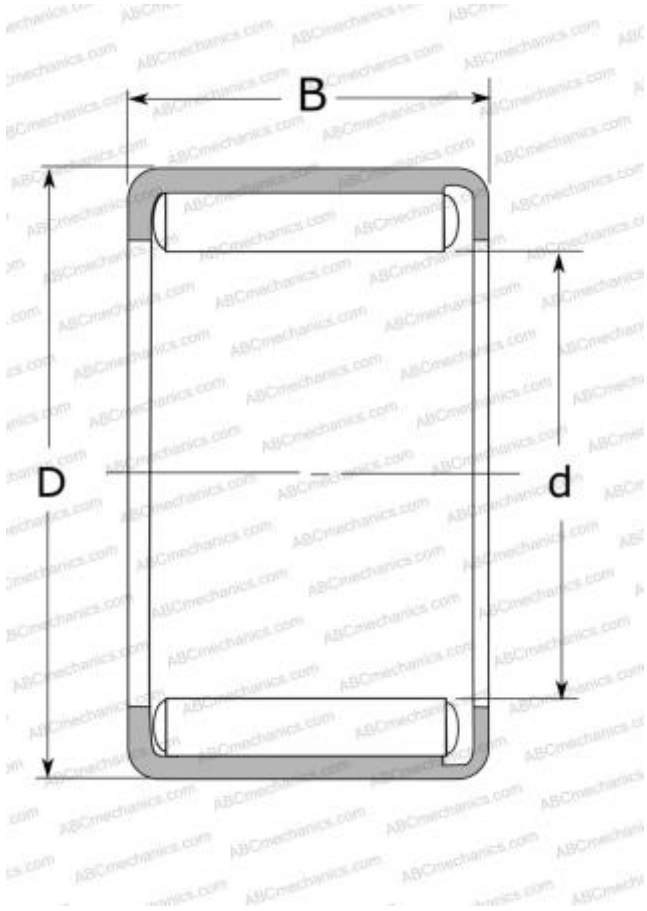

## Y-66 NSK

Needle roller bearings

TYPE: Roller bearings, Needle, Single row, Drawn cup, Full complement needle roller set, grease-retained, type Y, YH (NSK), inch size

### Technical specification

#### DIMENSIONS, MM

d	9,525
D	14,288
B	9,520