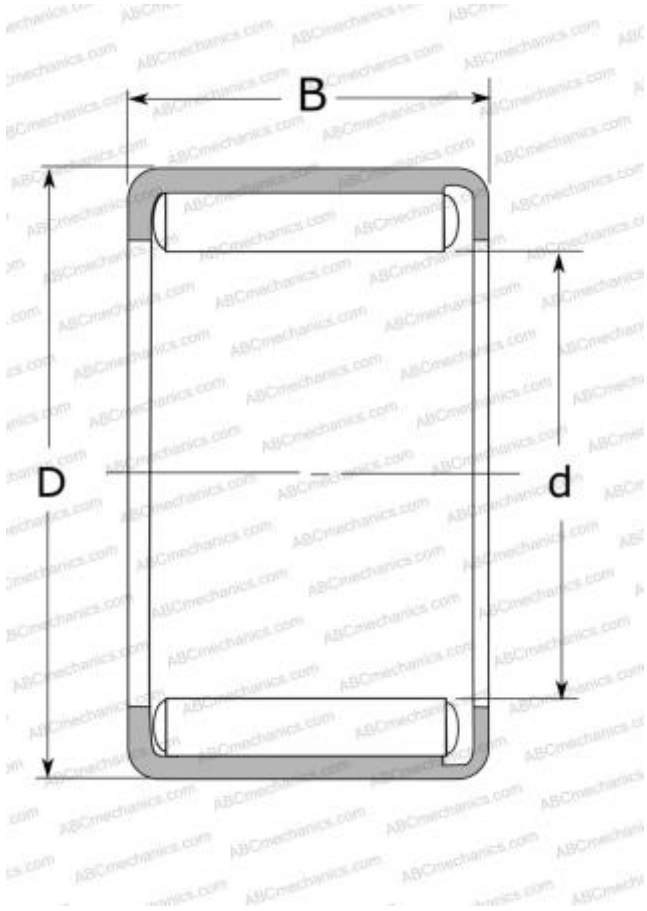

## Y-68 NSK

Needle roller bearings

TYPE: Roller bearings, Needle, Single row, Drawn cup, Full complement needle roller set, grease-retained, type Y, YH (NSK), inch size

### Technical specification

#### DIMENSIONS, MM

d	9,525
D	14,288
B	12,700