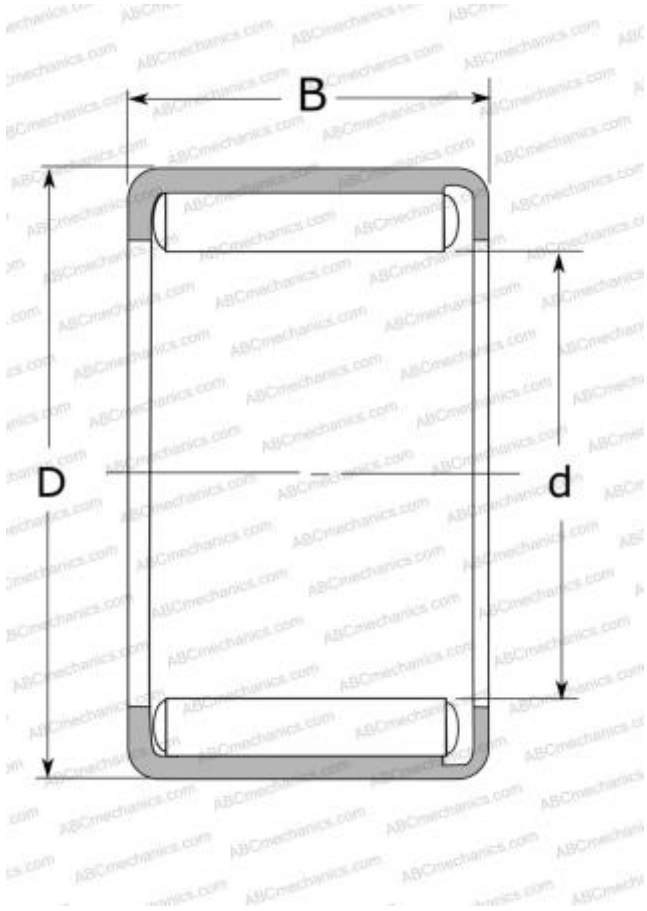

Y-610 NSK

Needle roller bearings

TYPE: Roller bearings, Needle, Single row, Drawn cup, Full complement needle roller set, grease-retained, type Y, YH (NSK), inch size

Technical specification

DIMENSIONS, MM

d	9,525
D	14,288
B	15,880

MANUFACTURER

[NSK](#)