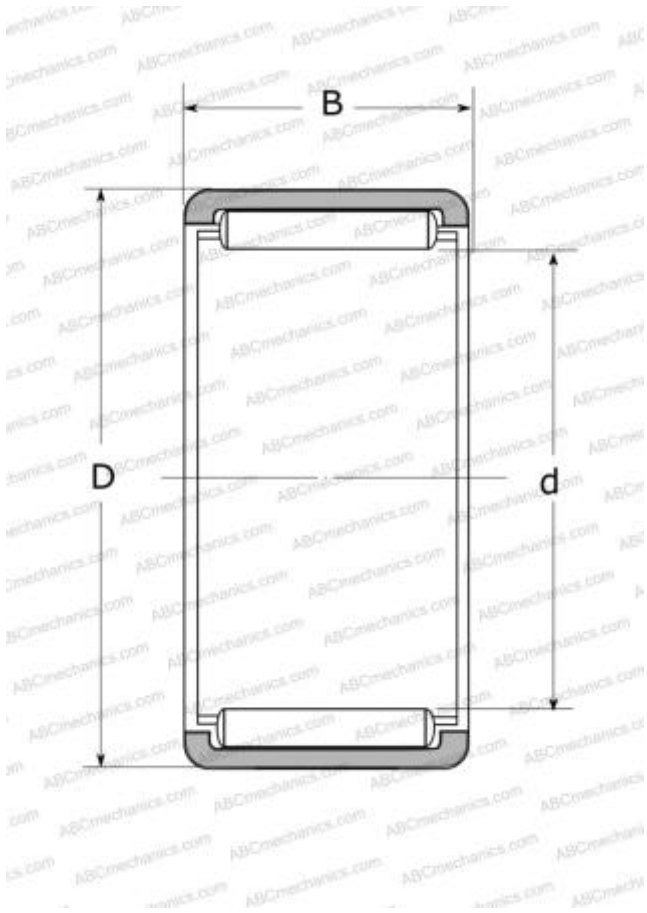

RLM815 NSK

Needle roller bearings

TYPE: Roller bearings, Needle, Single row, With machined rings with flanges, without an inner ring, Type RLM (NSK)

Technical specification

DIMENSIONS, MM

d	8,000
D	15,000
B	15,000