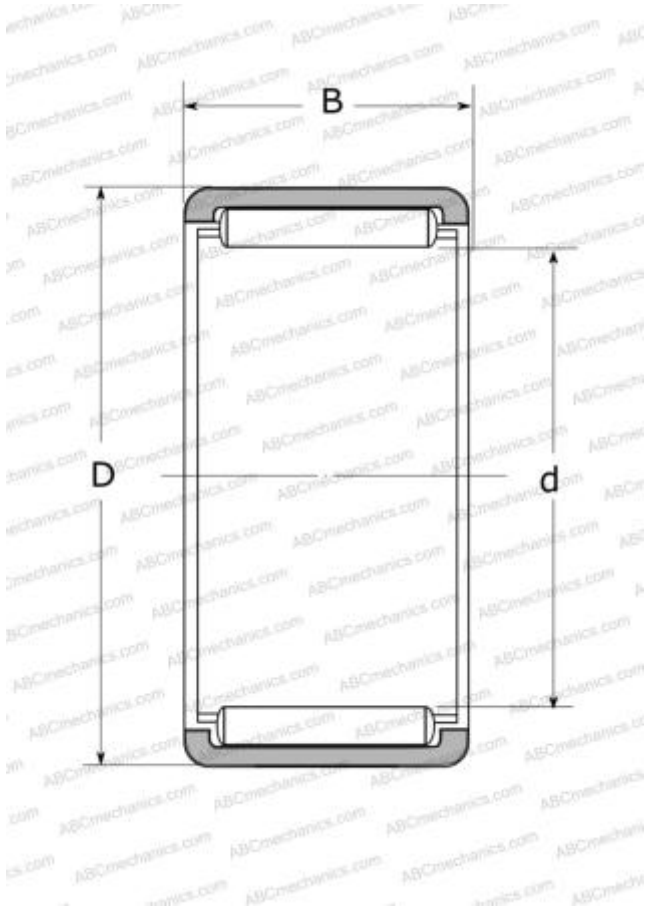

## RLM101710 NSK

Needle roller bearings

TYPE: Roller bearings, Needle, Single row, With machined rings with flanges, without an inner ring, Type RLM (NSK)

#### DIMENSIONS, MM

d	10,000
D	17,000
B	10,000