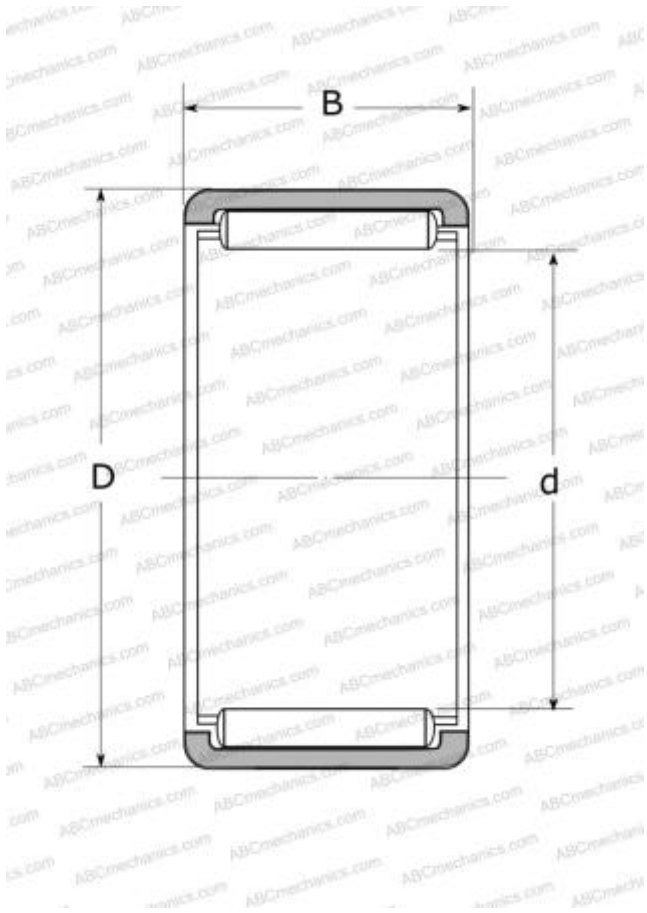

RLM101715 NSK

Needle roller bearings

TYPE: Roller bearings, Needle, Single row, With machined rings with flanges, without an inner ring, Type RLM (NSK)

Technical specification

DIMENSIONS, MM

d	10,000
D	17,000
B	15,000