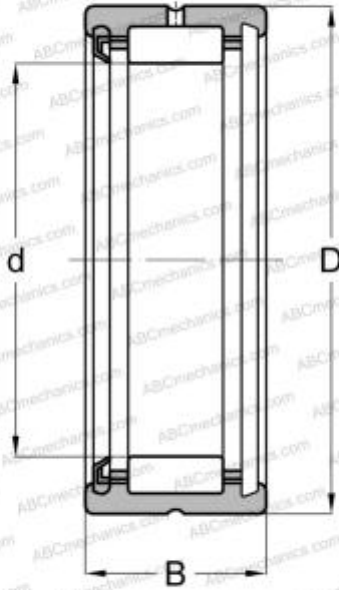

HJ-122016RS KOYO

Needle roller bearings

TYPE: Roller bearings, Needle, Single row, With machined rings with flanges, without an inner ring, Seal on one side, heavy series, type HJ..RS (KOYO-TORRINGTON)

Technical specification

DIMENSIONS, MM

| | |
|---|--------|
| d | 19,050 |
| D | 31,750 |
| B | 25,400 |

MANUFACTURER

[KOYO](#)

INTERCHANGE

TORRINGTON

[HJ-122016RS](#)

ASSOCIATED PRODUCTS