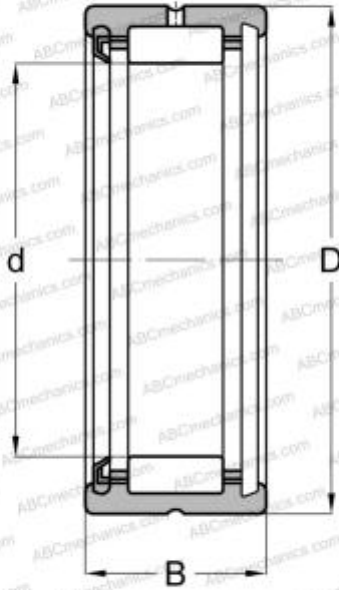

HJ-122016RS TORRINGTON

Needle roller bearings

TYPE: Roller bearings, Needle, Single row, With machined rings with flanges, without an inner ring, Seal on one side, heavy series, type HJ..RS (KOYO-TORRINGTON)

Technical specification

DIMENSIONS, MM

d	19,050
D	31,750
B	25,400

MANUFACTURER

[TORRINGTON](#)

INTERCHANGE

KOYO

[HJ-122016RS](#)