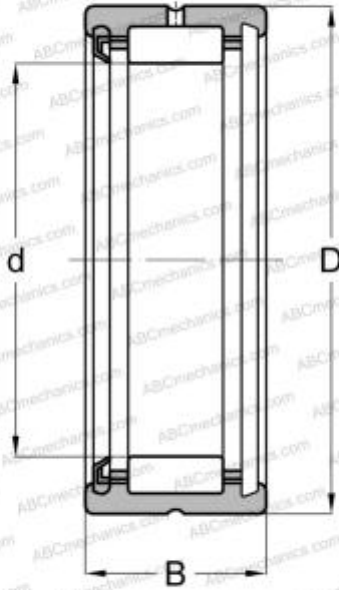

HJ-142216RS TORRINGTON

Needle roller bearings

TYPE: Roller bearings, Needle, Single row, With machined rings with flanges, without an inner ring, Seal on one side, heavy series, type HJ..RS (KOYO-TORRINGTON)

Technical specification

DIMENSIONS, MM

d	22,225
D	34,925
B	25,400

MANUFACTURER

[TORRINGTON](#)

INTERCHANGE

KOYO

[HJ-142216RS](#)

ASSOCIATED PRODUCTS

IR-101416