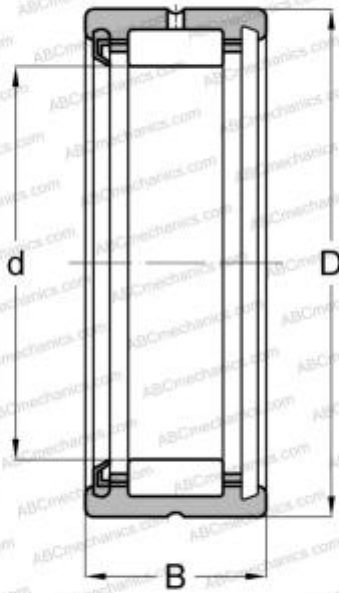

HJ-162416RS KOYO

Needle roller bearings

TYPE: Roller bearings, Needle, Single row, With machined rings with flanges, without an inner ring, Seal on one side, heavy series, type HJ..RS (KOYO-TORRINGTON)

Technical specification

DIMENSIONS, MM

d	25,400
D	38,100
B	25,400

MANUFACTURER

[KOYO](#)

INTERCHANGE

TORRINGTON

[HJ-162416RS](#)

ASSOCIATED PRODUCTS