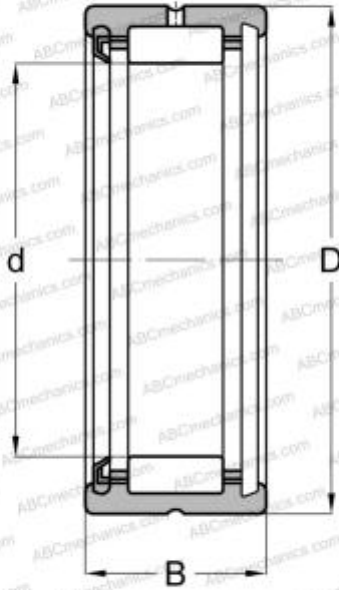

HJ-162416RS TORRINGTON

Needle roller bearings

TYPE: Roller bearings, Needle, Single row, With machined rings with flanges, without an inner ring, Seal on one side, heavy series, type HJ..RS (KOYO-TORRINGTON)

Technical specification

DIMENSIONS, MM

d	25,400
D	38,100
B	25,400

MANUFACTURER

[TORRINGTON](#)

INTERCHANGE

KOYO

[HJ-162416RS](#)

ASSOCIATED PRODUCTS

IR-121616 IR-131616