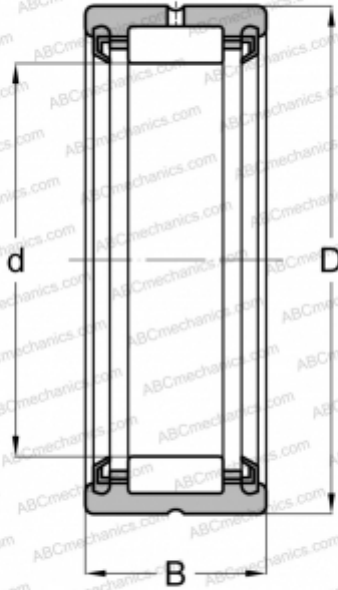

RNA 4900 TT NSK

Needle roller bearings

TYPE: Roller bearings, Needle, Single row, With machined rings with flanges, without an inner ring, Lip seals on both side, metric

Technical specification

DIMENSIONS, MM

d	14,000
D	22,000
B	13,000

MANUFACTURER

[NSK](#)

INTERCHANGE

ABC	RNA 4900 2RS
FAG	RNA 4900 2RSR
SKF	RNA 4900.2RS
TORRINGTON	RNA 4900 2RS
IKO	RNA 4900 UU
INA	RNA4900-2RSR