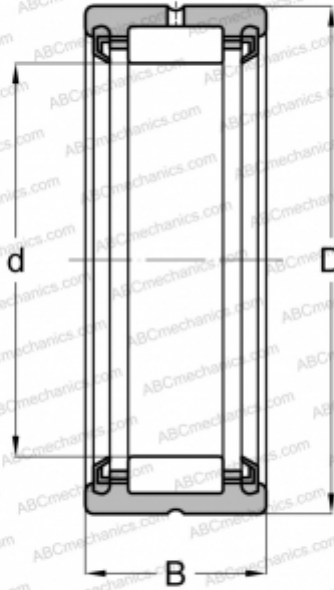

## RNA 4901 TT NSK

Needle roller bearings

TYPE: Roller bearings, Needle, Single row, With machined rings with flanges, without an inner ring, Lip seals on both side, metric

### Technical specification

#### DIMENSIONS, MM

d	16,000
D	24,000
B	13,000