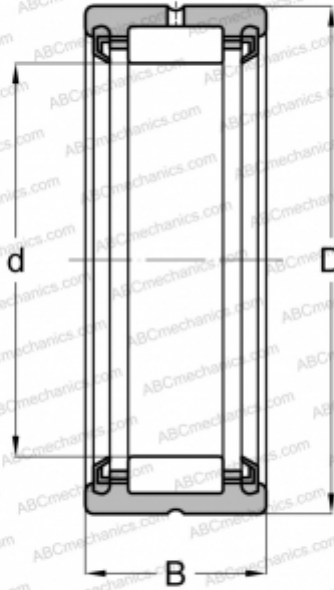

RNA 4902 TT NSK

Needle roller bearings

TYPE: Roller bearings, Needle, Single row, With machined rings with flanges, without an inner ring, Lip seals on both side, metric

Technical specification

DIMENSIONS, MM