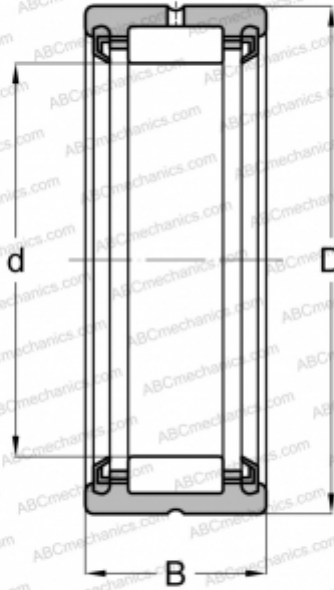

## RNA 4909 TT NSK

Needle roller bearings

TYPE: Roller bearings, Needle, Single row, With machined rings with flanges, without an inner ring, Lip seals on both side, metric

### Technical specification

#### DIMENSIONS, MM

|   |        |
|---|--------|
| d | 52,000 |
| D | 68,000 |
| B | 22,000 |