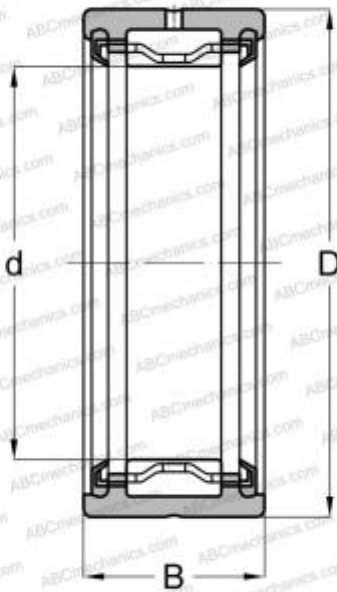

## MR 12 2RS ABC

Needle roller bearings

TYPE: Roller bearings, Needle, Single row, With machined rings with flanges, without an inner ring, Seals 2RS, inch size

#### DIMENSIONS, MM

d	19,050
D	31,750
B	25,400