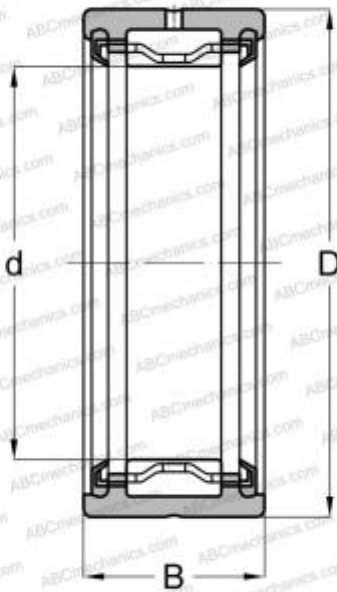

HJ-122016.2RS KOYO

Needle roller bearings

TYPE: Roller bearings, Needle, Single row, With machined rings with flanges, without an inner ring, Seals 2RS, inch size

Technical specification

DIMENSIONS, MM

d	19,050
D	31,750
B	25,400